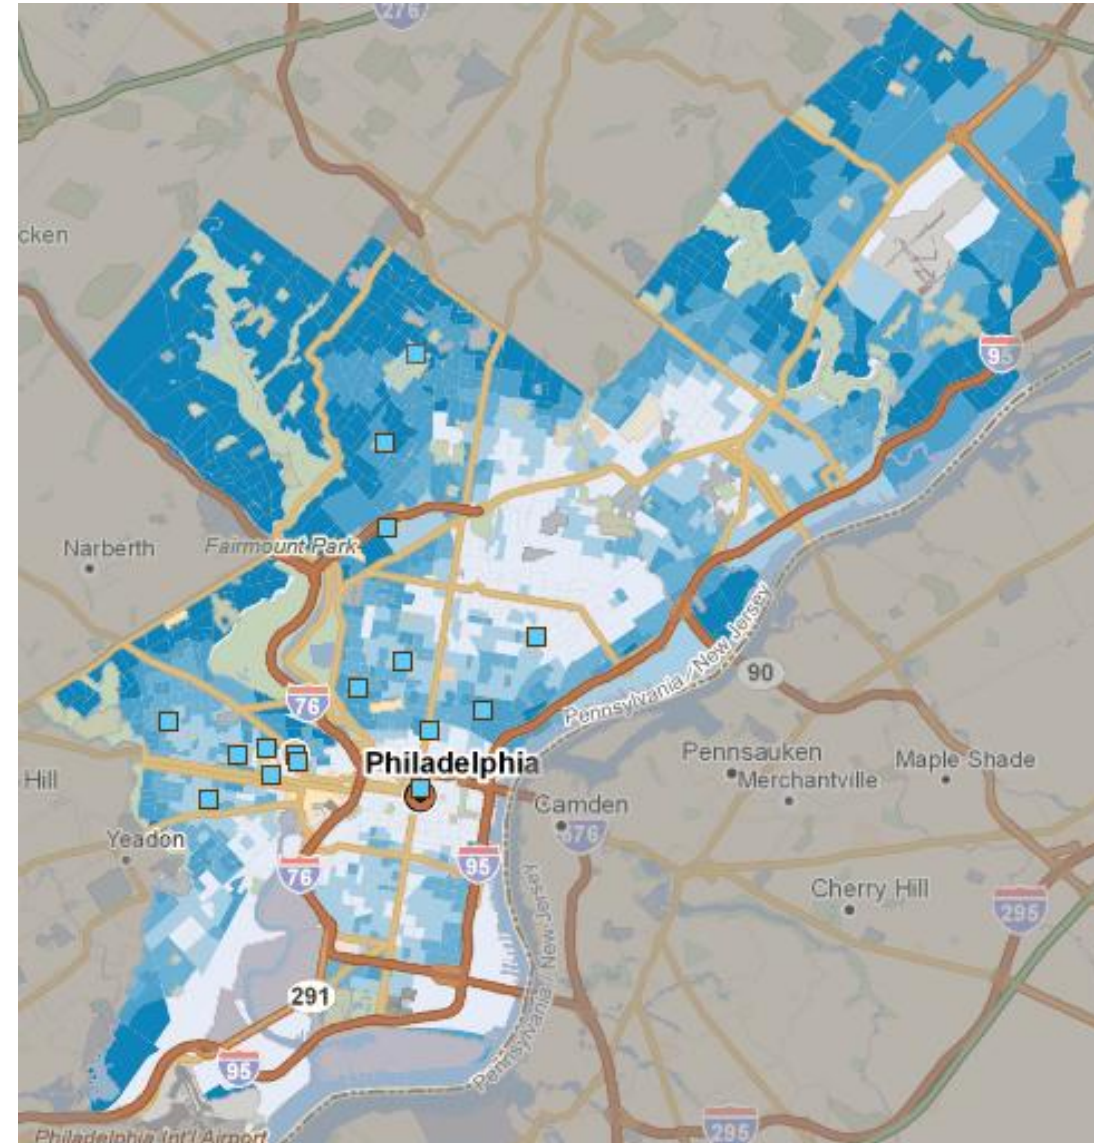

Surf the web with JJ!

Childcare Map

<http://www.childcaremap.org>

- Tool developed by the Fund for Quality
- Maps ECE / quality ECE availability
- Now includes (some) family EH/TH

High Quality ECE Shortage around EH/TH